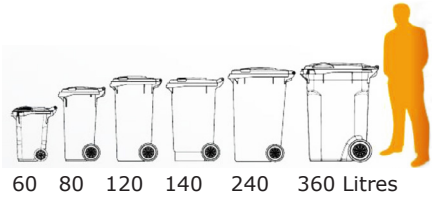

WRIGHTWAY PRODUCTS:

COLOURS - BIN BODY & BIN LIDS
FOR STANDARD WHEELIE BINS, ROUND BINS, WRIGHTWAY BINS & 4-WHEELED SKIP BINS

Phone: 02 6622 7111

E: office@wrightway.com.au

Web: www.wrightway.com.au

BIN & SIZE	STANDARD COLOURS								NON-STANDARD COLOURS										CUSTOM COLOURS														
	DK GREEN		NATURE GREEN		GREY		BLACK		RED		BLUE		YELLOW		BURGUNDY		OPAQUE		LIME GREEN		ORANGE		BROWN		CYTOTOXIC PURPLE		WHITE		LILAC				
ROUND BINS (WITH OR WITHOUT LID LIFTA FOOT PEDAL)																																	
	BODY	LID	BODY	LID	BODY	LID	BODY	LID	BODY	LID	BODY	LID	BODY	LID	BODY	LID	BODY	LID	BODY	LID	BODY	LID	BODY	LID	BODY	LID	BODY	LID	BODY	LID	BODY	LID	
35 L																																	
50L																																	
MGBs (Mobile Gargage Bins) & LID LIFTA FOOT PEDAL BINS																																	
60 L																																	
80 L	*	*	*	*	*	*	*	*	*	*	*	*	*	*	*	*	Y*		*		*		*	*	*	*	Y*						
120 L	*	*	*	*	*	*	*	*	*	*	*	*	*	*	*	Y*	Y*		*	*	*	*	*	*	*	Y*	Y*						
140 L	*	*	*	*	*	*	*	*	*	*	*	*	*	*	*	Y*	Y*		*	*	*	*	*	*	*	Y*	Y*						
240 L	*	*	*	*	*	*	*	*	*	*	*	*	*	*	*	Y	Y		*	*	*	*	*	*	*	Y*	Y*						
360 L	*	*	*	*	*	*	*	*	*	*	*	*	*	*	*				*		*		*	*	*	Y*	Y*						
RETRO BINS (HANDLES: NO LID LIFTA)																																	
60 L																																	
80 L																																	
WRIGHTWAY BINS (WITH OR WITHOUT LID LIFTA FOOT PEDAL)																																	
80 L	*	*							*	*	*	*	*	*																			
140 L	*	*							*	*	*	*	*	*																			
4-WHEELED SKIP BINS (WITH OR WITHOUT LID LIFTA FOOT PEDAL)																																	
660 L	*	*			*	*	*	*	*	*	*	*	*	*	*	*				*		*		*	*	*	*	*	*	*	*	*	
1100 L	*	*			*	*	*	*	*	*	*	*	*	*	*	*				*		*		*	*	*	*	*	*	*	*	*	