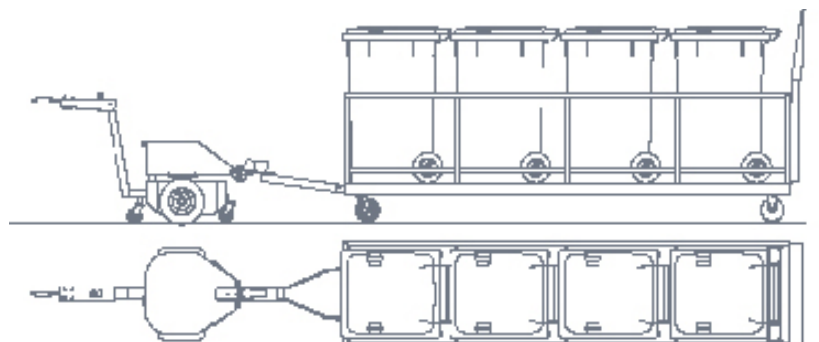

WRIGHTWAY PRODUCTS

TUG'N'TRAILOR SAFE BIN RE-LOCATION SYSTEM

Ph: +61 2 6622 7111 email: info@wrightway.com.au Web: www.wrightway.com.au

An ideal solution for facilities with large (600 litre +) or multiple waste bins (80-240litre wheelie bins) which need to be regularly moved for emptying.

Allows one person to quickly and effortlessly move waste bins to a centralised area, letting the battery powered Tug do all the work.

Tug can be attached directly to your large waste bin or to our Trolley (application dependant on capacity). The Trolley can carry a variety of waste bins and can be customised to suit the needs of your facility.

An ideal solution to reduce OH&S risk and time your staff are spending on moving waste bins around your facility.

Typical applications: Moving of large bins or multiple wheelie bins to a centralised pick up area.

Typical users: Apartment buildings, schools, sports grounds, hotels, universities, and institutions.